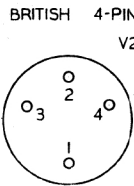

VIBRATOR No 4

INTERNATIONAL OCTAL V1

E-282
2-1003
(58495) Vvt. 59130/9568 26-48-3

4/44 L. & B.

PL3A TO RECEPTION SET R206
PL1B TO A.F.R. No1.

VALVE BASES
(VIEWED FROM ABOVE)

FIG. 7. POWER SUPPLY UNIT No. 15.